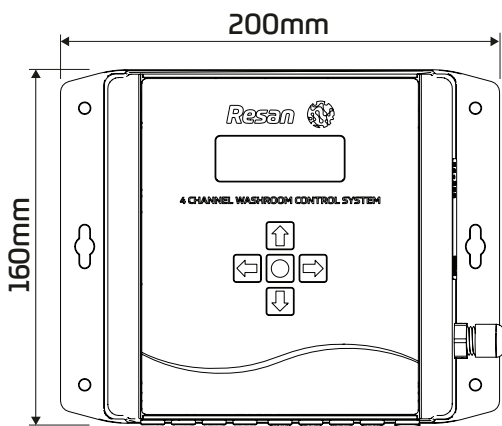

### Applications

Introducing the NEW Dudley Resan® Washroom Control System intended primarily to control a single washroom's water outlets; WC, Shower and hot & cold taps for Basin or Bath fill for use in specialist custodial and healthcare applications.

### Features

- ~ A complete washroom water management system that allows control of hot and cold taps, shower outlet and WC
- ~ Activation of all controls using either infra-red sensors or piezo buttons
- ~ Visual display for easy programming with tactile program buttons
- ~ Programmable run time of hot & cold taps and showers
- ~ Programmable lock out to prevent misuse of all outlets
- ~ Programmable manual purge and chlorination cycle
- ~ Remote key switch option available for out of room washroom shut off

### Dimensional Data

### Technical Data

Model No.	RWC - 4C
Unit Weight	0.75 Kg
Mains Supply	220 - 240V AC 50Hz Single Phase
Power Output	12V DC 30W Max.
IP Rating	IP44
Battery	C2032 3V
Product Code	374572 - Control System Only 374980 - Kit 1 Piezo Touch Control 374981 - Kit 2 Infra-Red Sensor Control