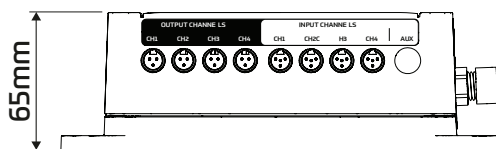

### Dimensional Data

### Technical Data

Model No.	RWC - 4C
Unit Weight	0.75 Kg
Mains Supply	220 - 240V AC 50Hz Single Phase
Power Output	12V DC 30W Max.
IP Rating	IP44
Battery	C2032 3V
Product Code	374572 - Control System Only 374980 - Kit 1 Piezo Touch Control 374981 - Kit 2 Infra-Red Sensor Control