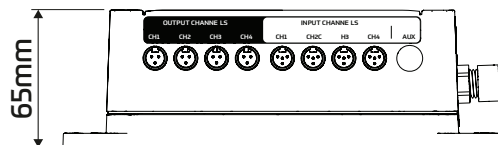

Dimensional Data

Technical Data

Model No.	RWC - 4C
Unit Weight	0.75 Kg
Mains Supply	220 - 240V AC 50Hz Single Phase
Power Output	12V DC 30W Max.
IP Rating	IP44
Battery	C2032 3V
Product Code	374572, 374980, 374981