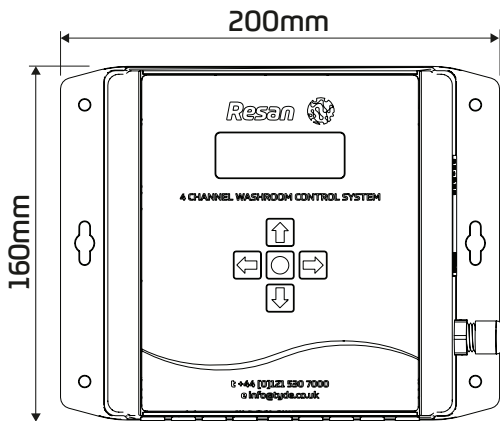

Applications

Introducing the NEW Dudley Resan® Washroom Control System intended primarily to control a single washroom's water outlets; WC, Shower and hot & cold taps for Basin or Bath fill for use in specialist custodial and healthcare applications.

Features

- ~ A complete washroom water management system that allows control of hot and cold taps, shower outlet and WC
- ~ Activation of all controls using either infra-red sensors or piezo buttons
- ~ Visual display for easy programming with tactile program buttons
- ~ Programmable run time of hot & cold taps and showers
- ~ Programmable lock out to prevent misuse of all outlets
- ~ Programmable manual purge and chlorination cycle
- ~ Remote key switch option available for out of room washroom shut off

Dimensional Data

Technical Data

Model No.	RWC - 4C
Unit Weight	0.75 Kg
Mains Supply	220 - 240V AC 50Hz Single Phase
Power Output	12V DC 30W Max.
IP Rating	IP44
Battery	C2032 3V
Product Code	374572, 374980, 374981